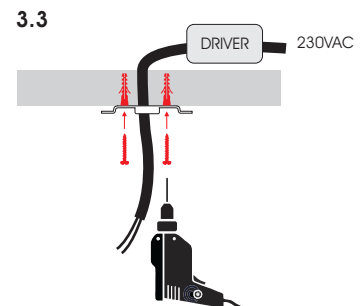

REFORM 52 SURFACE SPOT (Without Driver)

Installation Manual

1

Attention
Before any maintenance
switch off the main power.

2

3

4

5