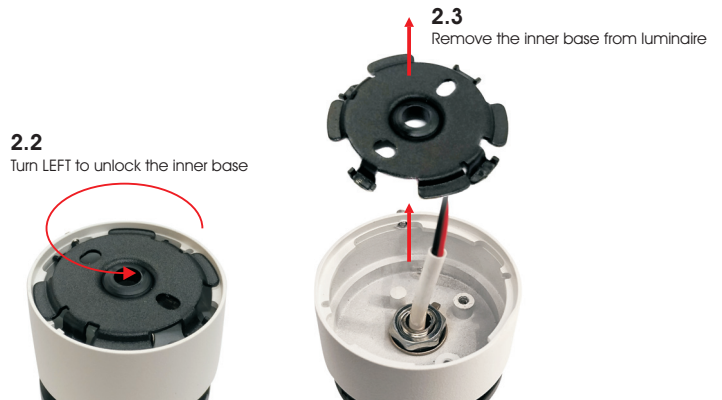

REFORM 52 SURFACE SPOT (Without Driver)

Installation Manual

1

Attention
Before any maintenance
switch off the main power.

2

3

4

5