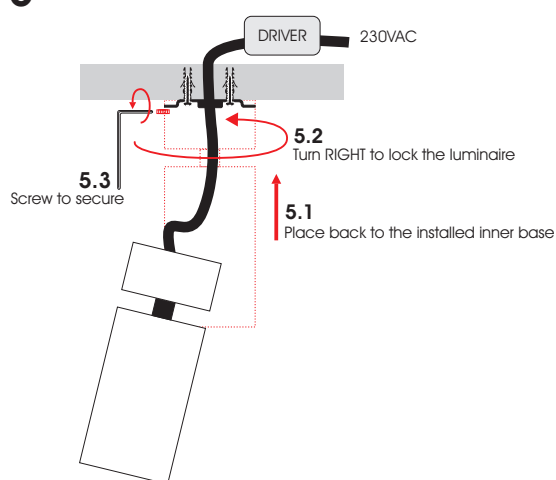

REFORM 52 SURFACE SPOT (Without Driver)

Installation Manual

1

Attention
Before any maintenance
switch off the main power.

2

3

4

5