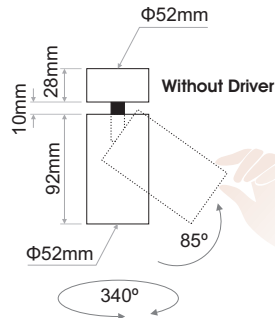

REFORM 52 SURFACE SPOT (Without Driver)

Installation Manual

1

Attention
Before any maintenance
switch off the main power.

2

3

4

5