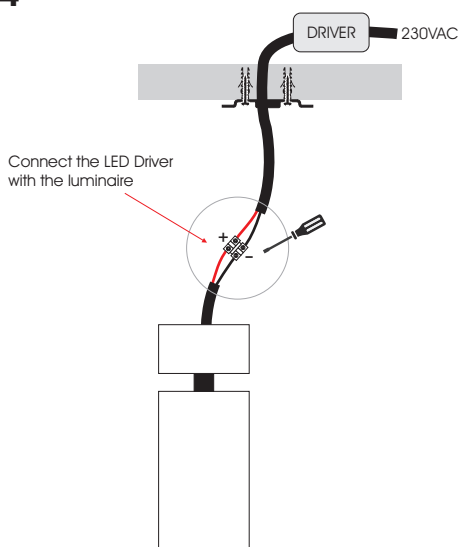

REFORM 52 SURFACE SPOT (Without Driver)

Installation Manual

1

Attention
Before any maintenance
switch off the main power.

2

3

4

5