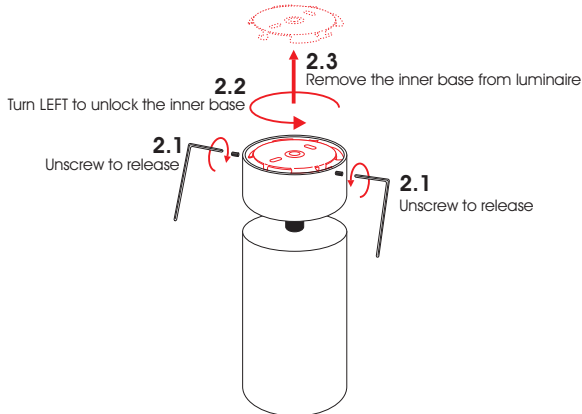

REFORM 52 SURFACE SPOT (Without Driver)

Installation Manual

1

Attention
Before any maintenance
switch off the main power.

2

3

4

5