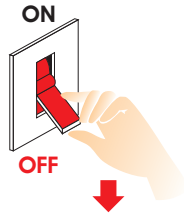

REFORM 52 SURFACE SPOT (Without Driver)

Installation Manual

1

Attention
Before any maintenance
switch off the main power.

2

3

4

5