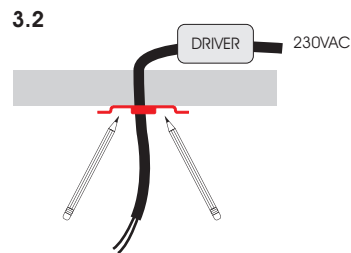

REFORM 52 SURFACE SPOT (Without Driver)

Installation Manual

1

Attention
Before any maintenance
switch off the main power.

2

3

4

5